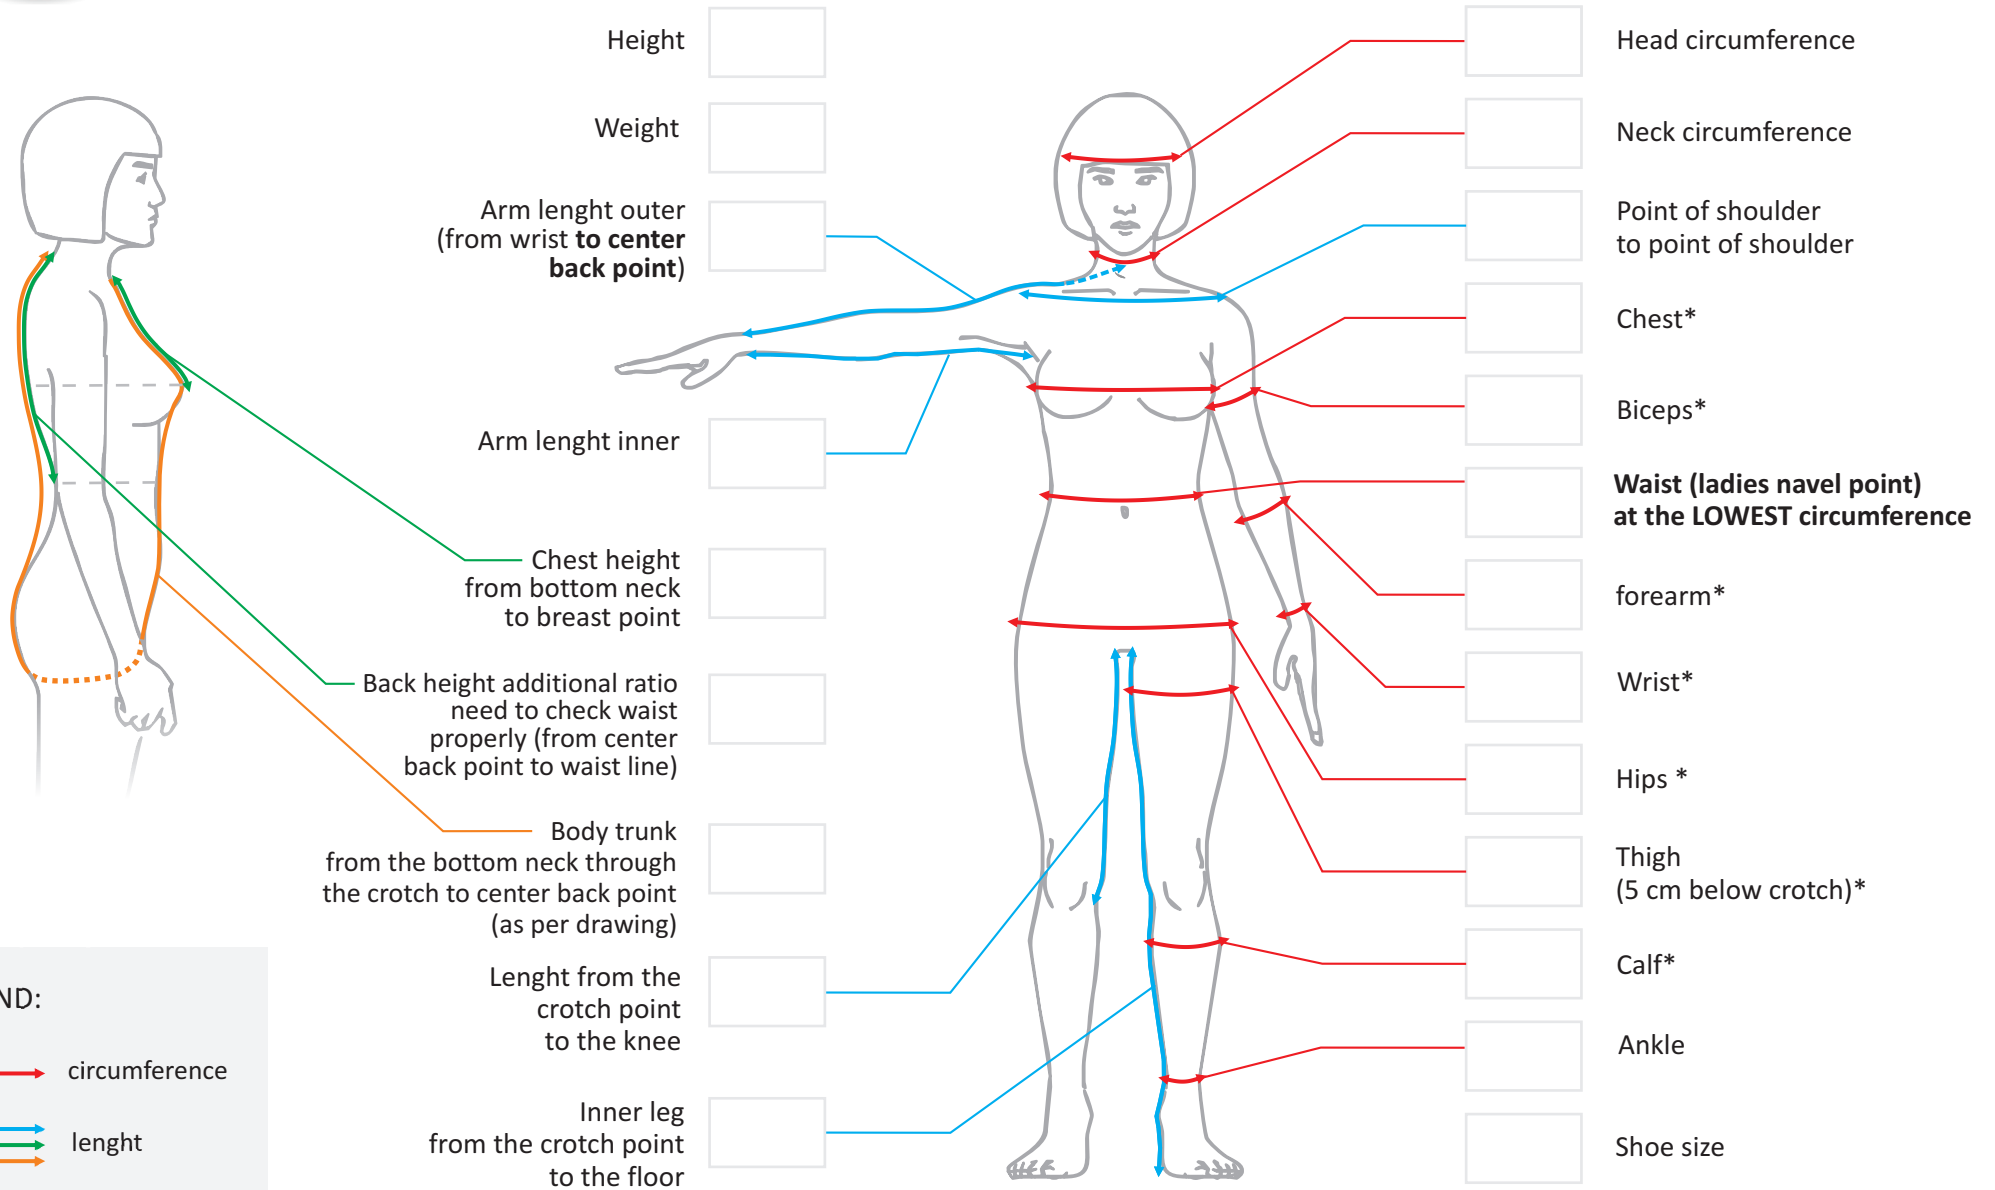

Man's measurement

*Please check in widest point

LEGEND:

←→ circumference

←→ lenght

Ladies measurement

*Please check in widest point

LEGEND:

- circumference
- lenght
- lenght
- lenght